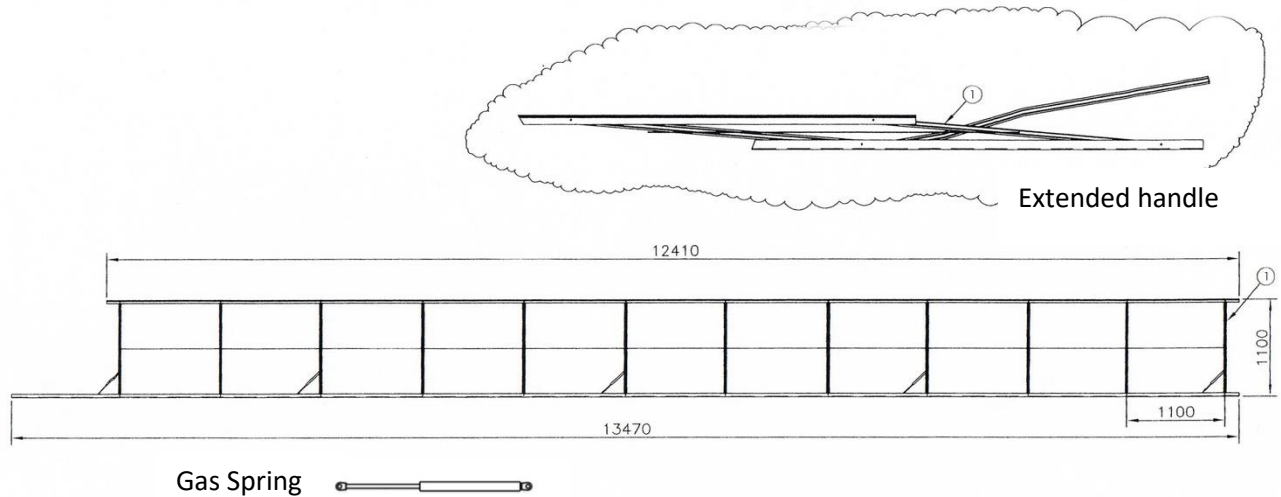

The MODUM folding Rail Guard is designed and manufactured by MODUM ApS in Denmark.

Contact us today if you have questions or need more information.

www.modum.dk

Drawing of MODUM folding Rail Guard - up to 10 m.

Drawing of MODUM folding Rail Guard - 10 to 15 m.

Measurements:

- Length max. 15 m
- Height open 0,9 m - 1,2 m (as requested by the customer)
- Height closed 70 mm
- Width 47 mm
- Weight 2,8 kg pr. m