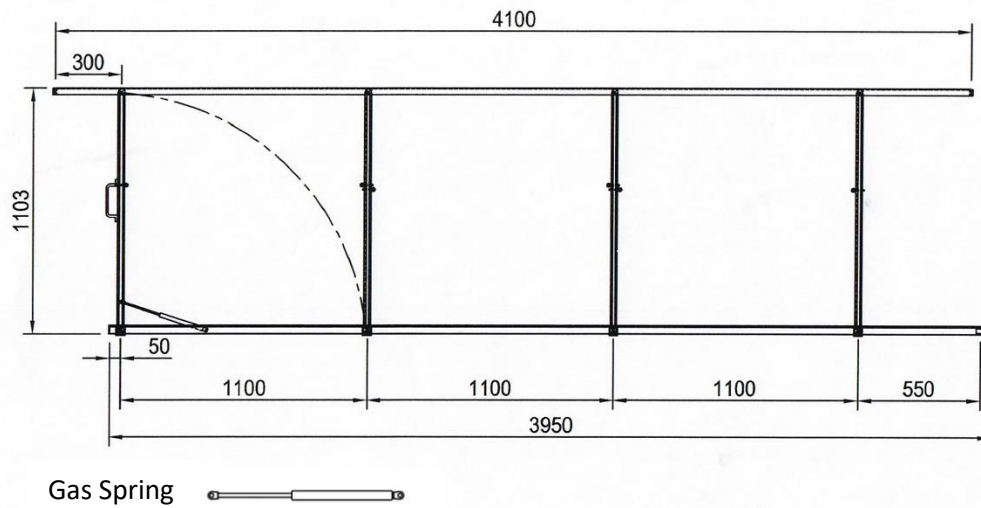

Drawing of MODUM folding Rail Guard - 10 to 15 m.

Measurements:

- Length max. 15 m
- Height open 0,9 m - 1,2 m (as requested by the customer)
- Height closed 70 mm
- Width 47 mm
- Weight 2,8 kg pr. m