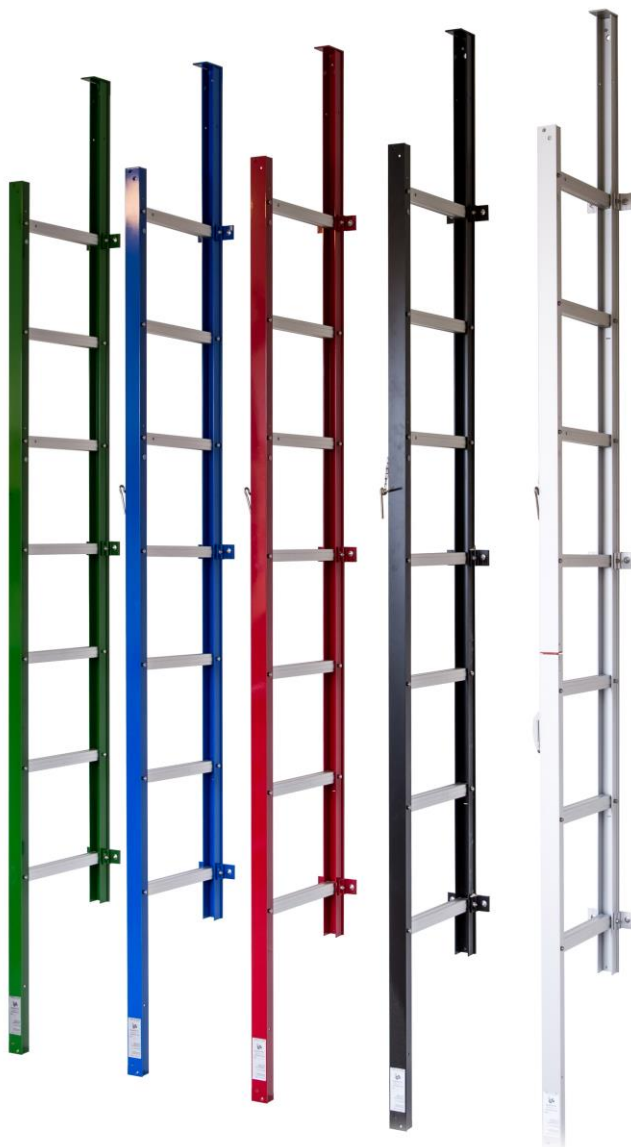

## The MODUM Inspection Ladder

The foldable MODUM Inspection ladder is compact and very elegant. It provides easy and safe access to the roof of any building.

It is the perfect solution for new buildings as well as an aftermarket installation.

Available in any RAL colour.

Extra charge for paint will apply.

Ruko lock restricts access to the roof.

## The MODUM Inspection Ladder properties

- Produced in 100% anodized aluminium and supplied with mounting kit in acid-proof stainless steel.
- 15 years of product warranty.
- The non-slip aluminium rungs are hidden when the ladder is closed.
- The ladder is protected from unauthorized access from the street.
- The ladder is locked with Ruko lock at ground level.
- The safety harness is optional.
- The installation is very simple.
- Designed and produced by MODUM in Denmark.
- Stability:
  - Vertical stability 9.5 kN = 969 kg.
  - Horizontal stability 2 kN = 204 kg.
- Measurements:
  - Closed 72 mm deep x 47 mm wide.
  - Open 398 mm deep x 47 mm wide.
  - Weight 3,1 kg per running meter.